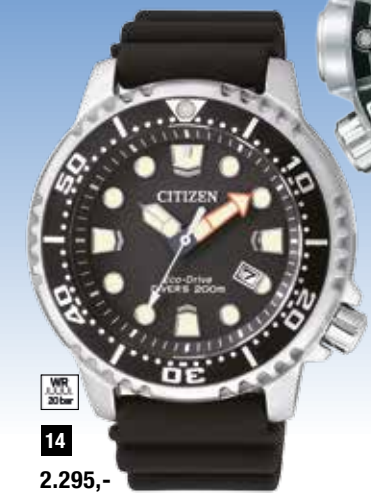

WR 30 bar

14

2.295,-